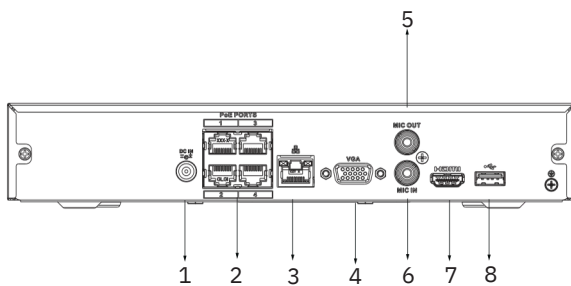

USB	1 front USB 2.0 port, 1 rear USB 2.0 port
HDMI	1
VGA	1
RCA Input	1
RCA Output	1
Network	1 RJ-45 port (10/100 Mbps), 4 RJ-45 ports with PoE power supply (10/100 Mbps)

General Parameter

Power Supply	DC48V/53V,1.25A/1.13A
Power Consumption	Total output of NVR is ≤ 10W (without HDD) Total output power of PoE is 36W, the maximum output power of a single port is 25.5W
Net Weight	0.86 kg (1.90 lb) (without HDD)
Gross weight	1.86 kg (4.10 lb) (without HDD)
Dimensions	260 mm × 232.3 mm × 50.3 mm (W × L × H) 10.24 inch × 9.14 inch × 1.98 inch (W × L × H) 117 mm × 373 mm × 307 mm (W × L × H)
Packaging Dimensions	4.61 inch × 14.69 inch × 12.09 inch (W × L × H)
Operating Temperature	-10°C to +55°C (+14°F to +131°F)
Storage Temperature	0°C to +40°C (+32°F to +104°F)
Operating Humidity	10%–90%
Storage Humidity	30%–85%
Operating Altitude	3000 m (9843 ft)
Installation	Desktop mounted
Certification	CE/FCC

Ordering Information

Type	Model	Description
4 Channel NVR	NVR301HC-04/ P-4KS2/L	4 Channel Compact 1U 4PoE Network Video Recorder

Dimensions (mm[inch])

Panels

- | | |
|---------------------------|----------------------------|
| 1 DC Power Input | 2 PoE Ports |
| 3 Network Port | 4 VGA Port |
| 5 AUDIO IN, RCA Connector | 6 AUDIO OUT, RCA Connector |
| 7 HDMI Port | 8 USB Port |